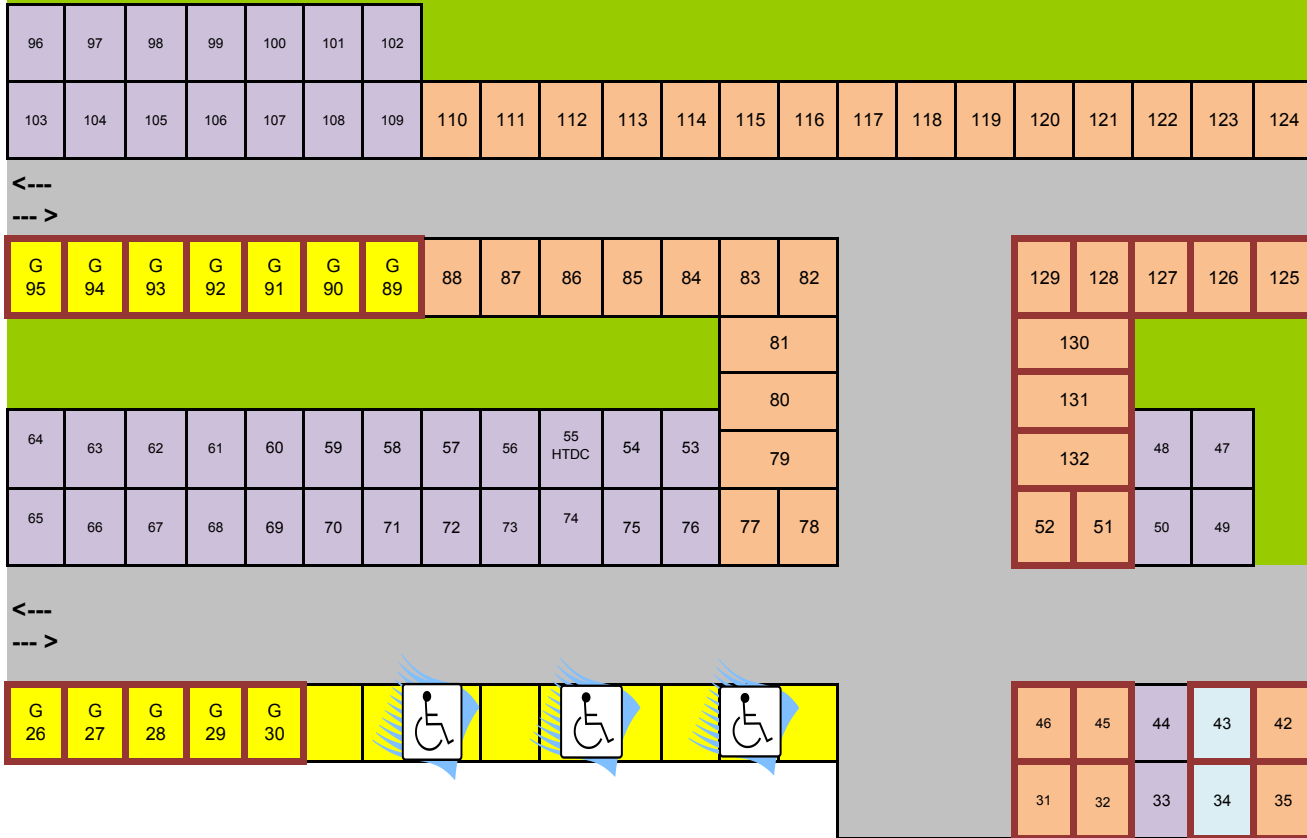

**MANOA STREAM**

**KEY**

-  Guest Stalls
-  Unassigned Reserved Stalls
-  Vacant Stalls for Purchase
-  Assigned Reserved Stalls

Visitors: Please park in stalls bordered in RED.

WOODLAWN DR.

Building Entrance

**Back Parking Lot**